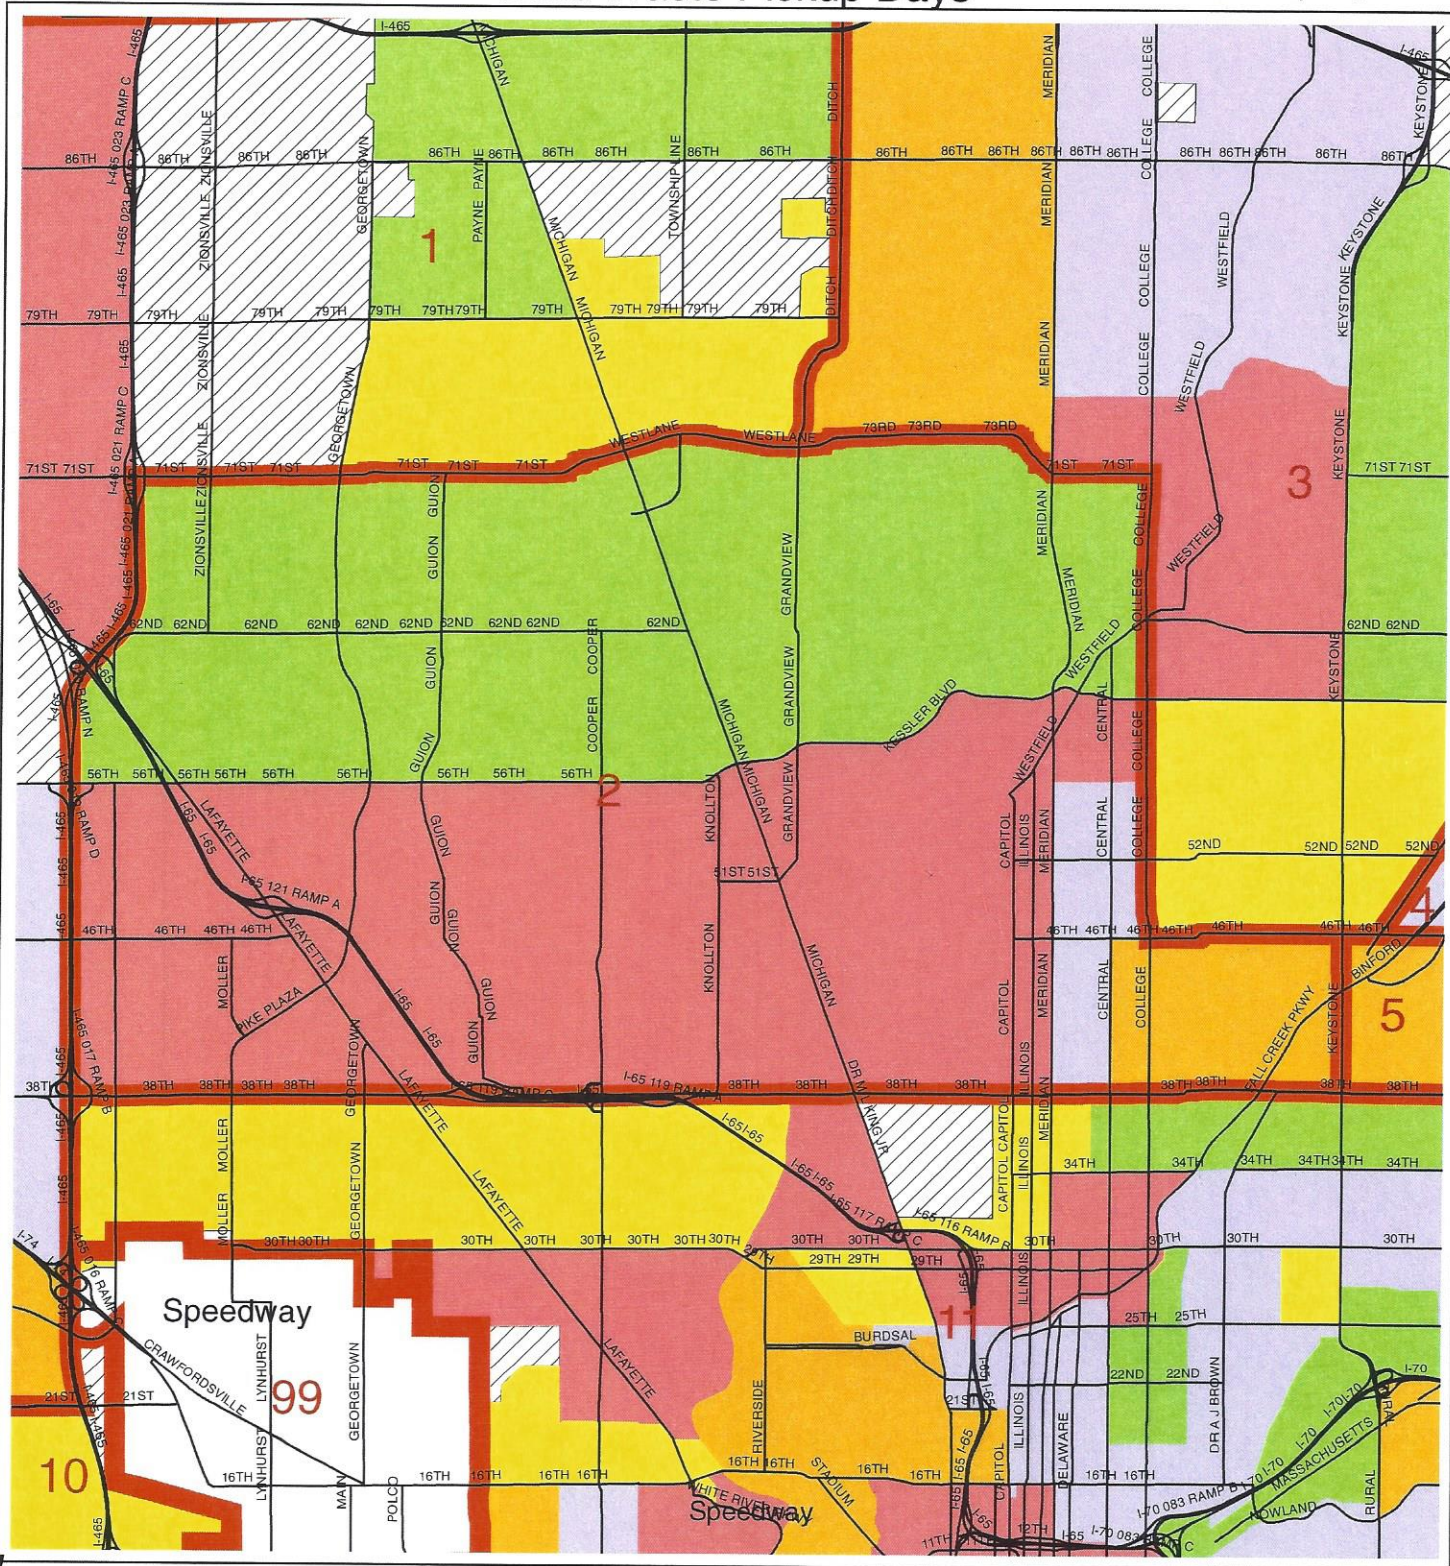

Solid Waste District 2

Solid Waste Pickup Days

Marion County

Indianapolis, Indiana

Date: March, 2008

Produced by : IndyGIS,
Steve Nontell

Data Source: IndyGIS

This map does not represent a legal document, it is intended to serve as an aid in graphic representation only. Information shown on this map is not warranted for accuracy or merchantability.

Legend

- | | | | |
|---|-----------------------|--|-----------------|
|  | Solid Waste Districts |  | WEDNESDAY |
|  | Solid Waste Routes |  | THURSDAY |
|  | <all other values> |  | FRIDAY |
|  | DAY |  | EXCLUDED AREAS |
|  | TUESDAY |  | EXCLUDED CITIES |