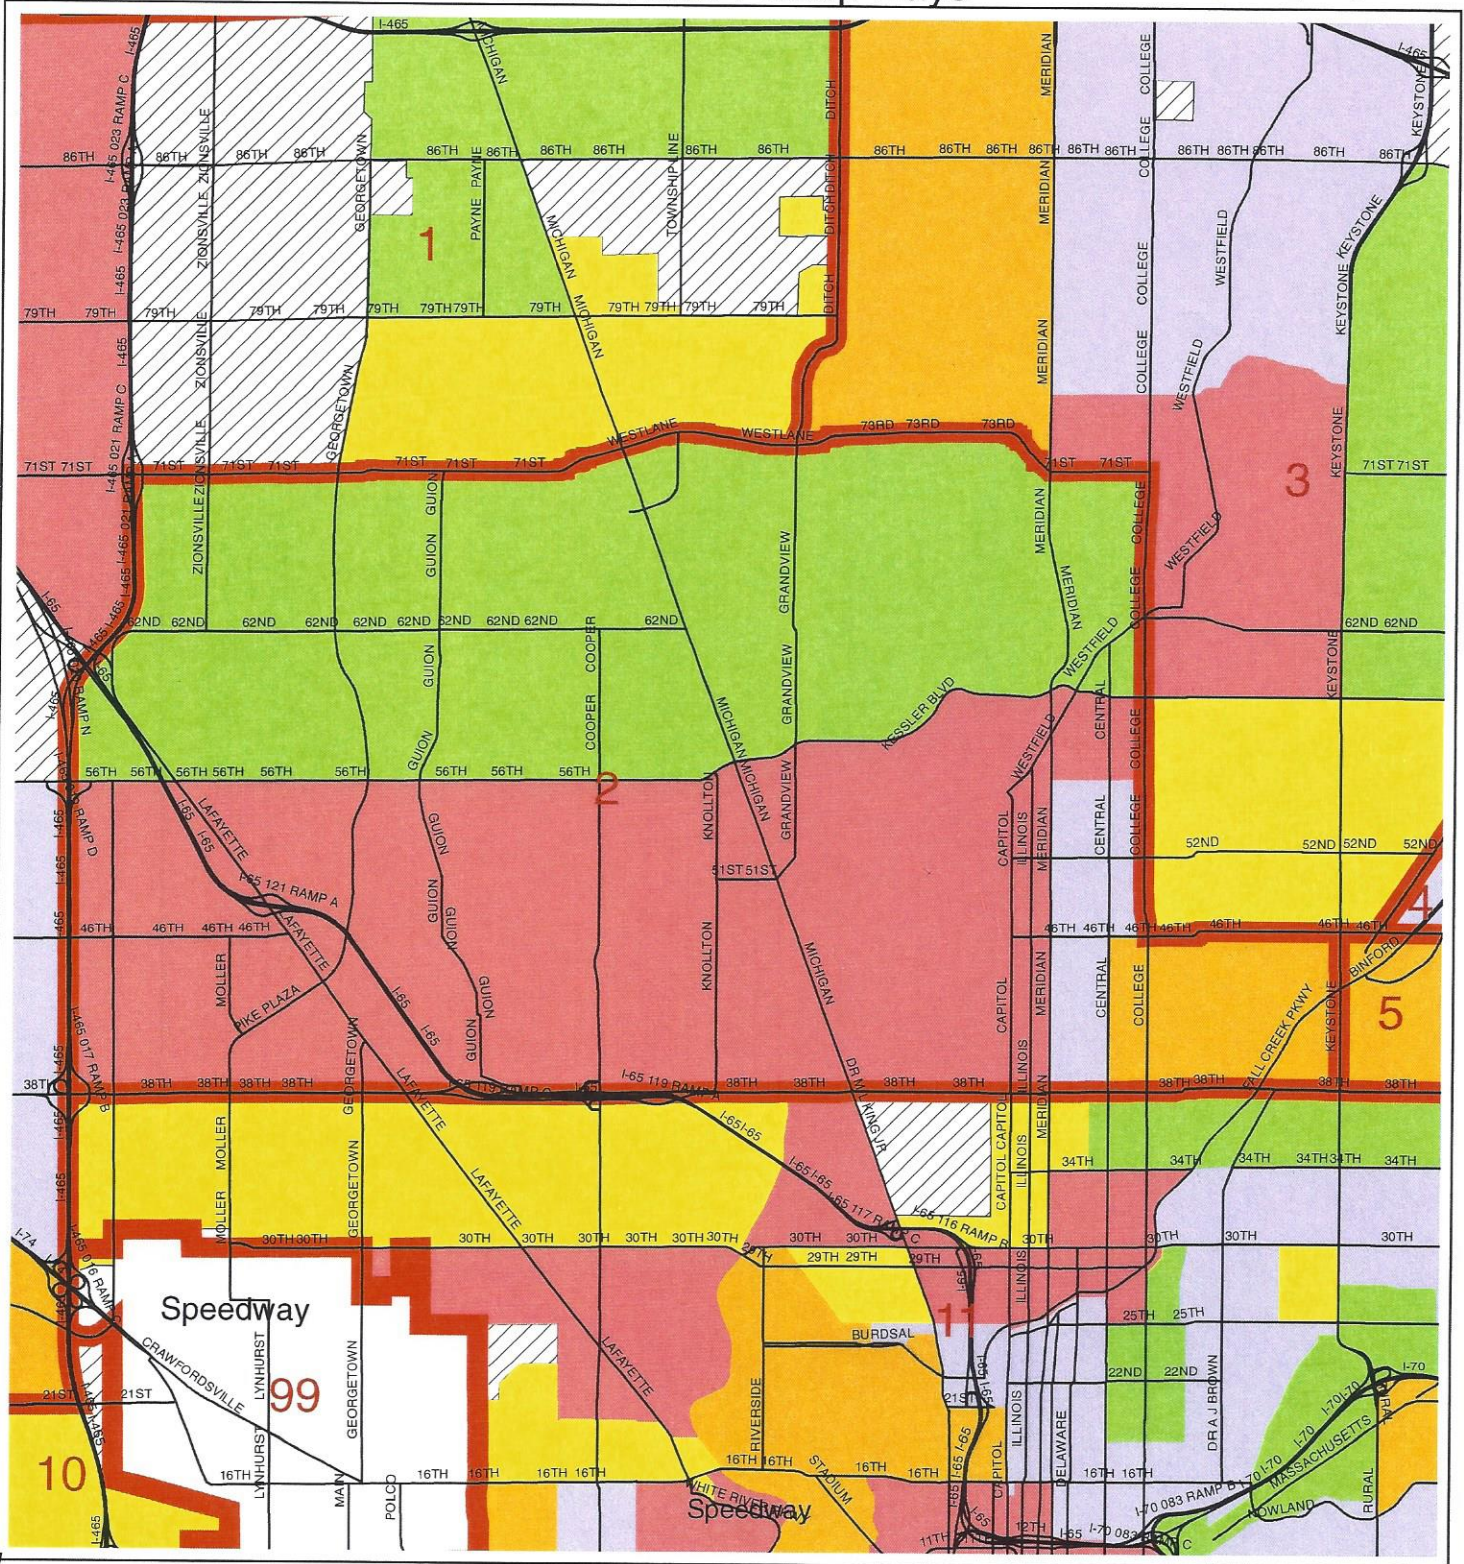

Solid Waste District 2

Solid Waste Pickup Days

Marion County

Indianapolis, Indiana

Date: March, 2008

Produced by : IndyGIS,
Steve Nontell

Data Source: IndyGIS

Legend

- | | | | |
|--|-----------------------|--|-----------------|
| | Solid Waste Districts | | WEDNESDAY |
| | Solid Waste Routes | | THURSDAY |
| | <all other values> | | FRIDAY |
| | MONDAY | | EXCLUDED AREAS |
| | TUESDAY | | EXCLUDED CITIES |

This map does not represent a legal document, it is intended to serve as an aid in graphic representation only. Information shown on this map is not warranted for accuracy or merchantability.